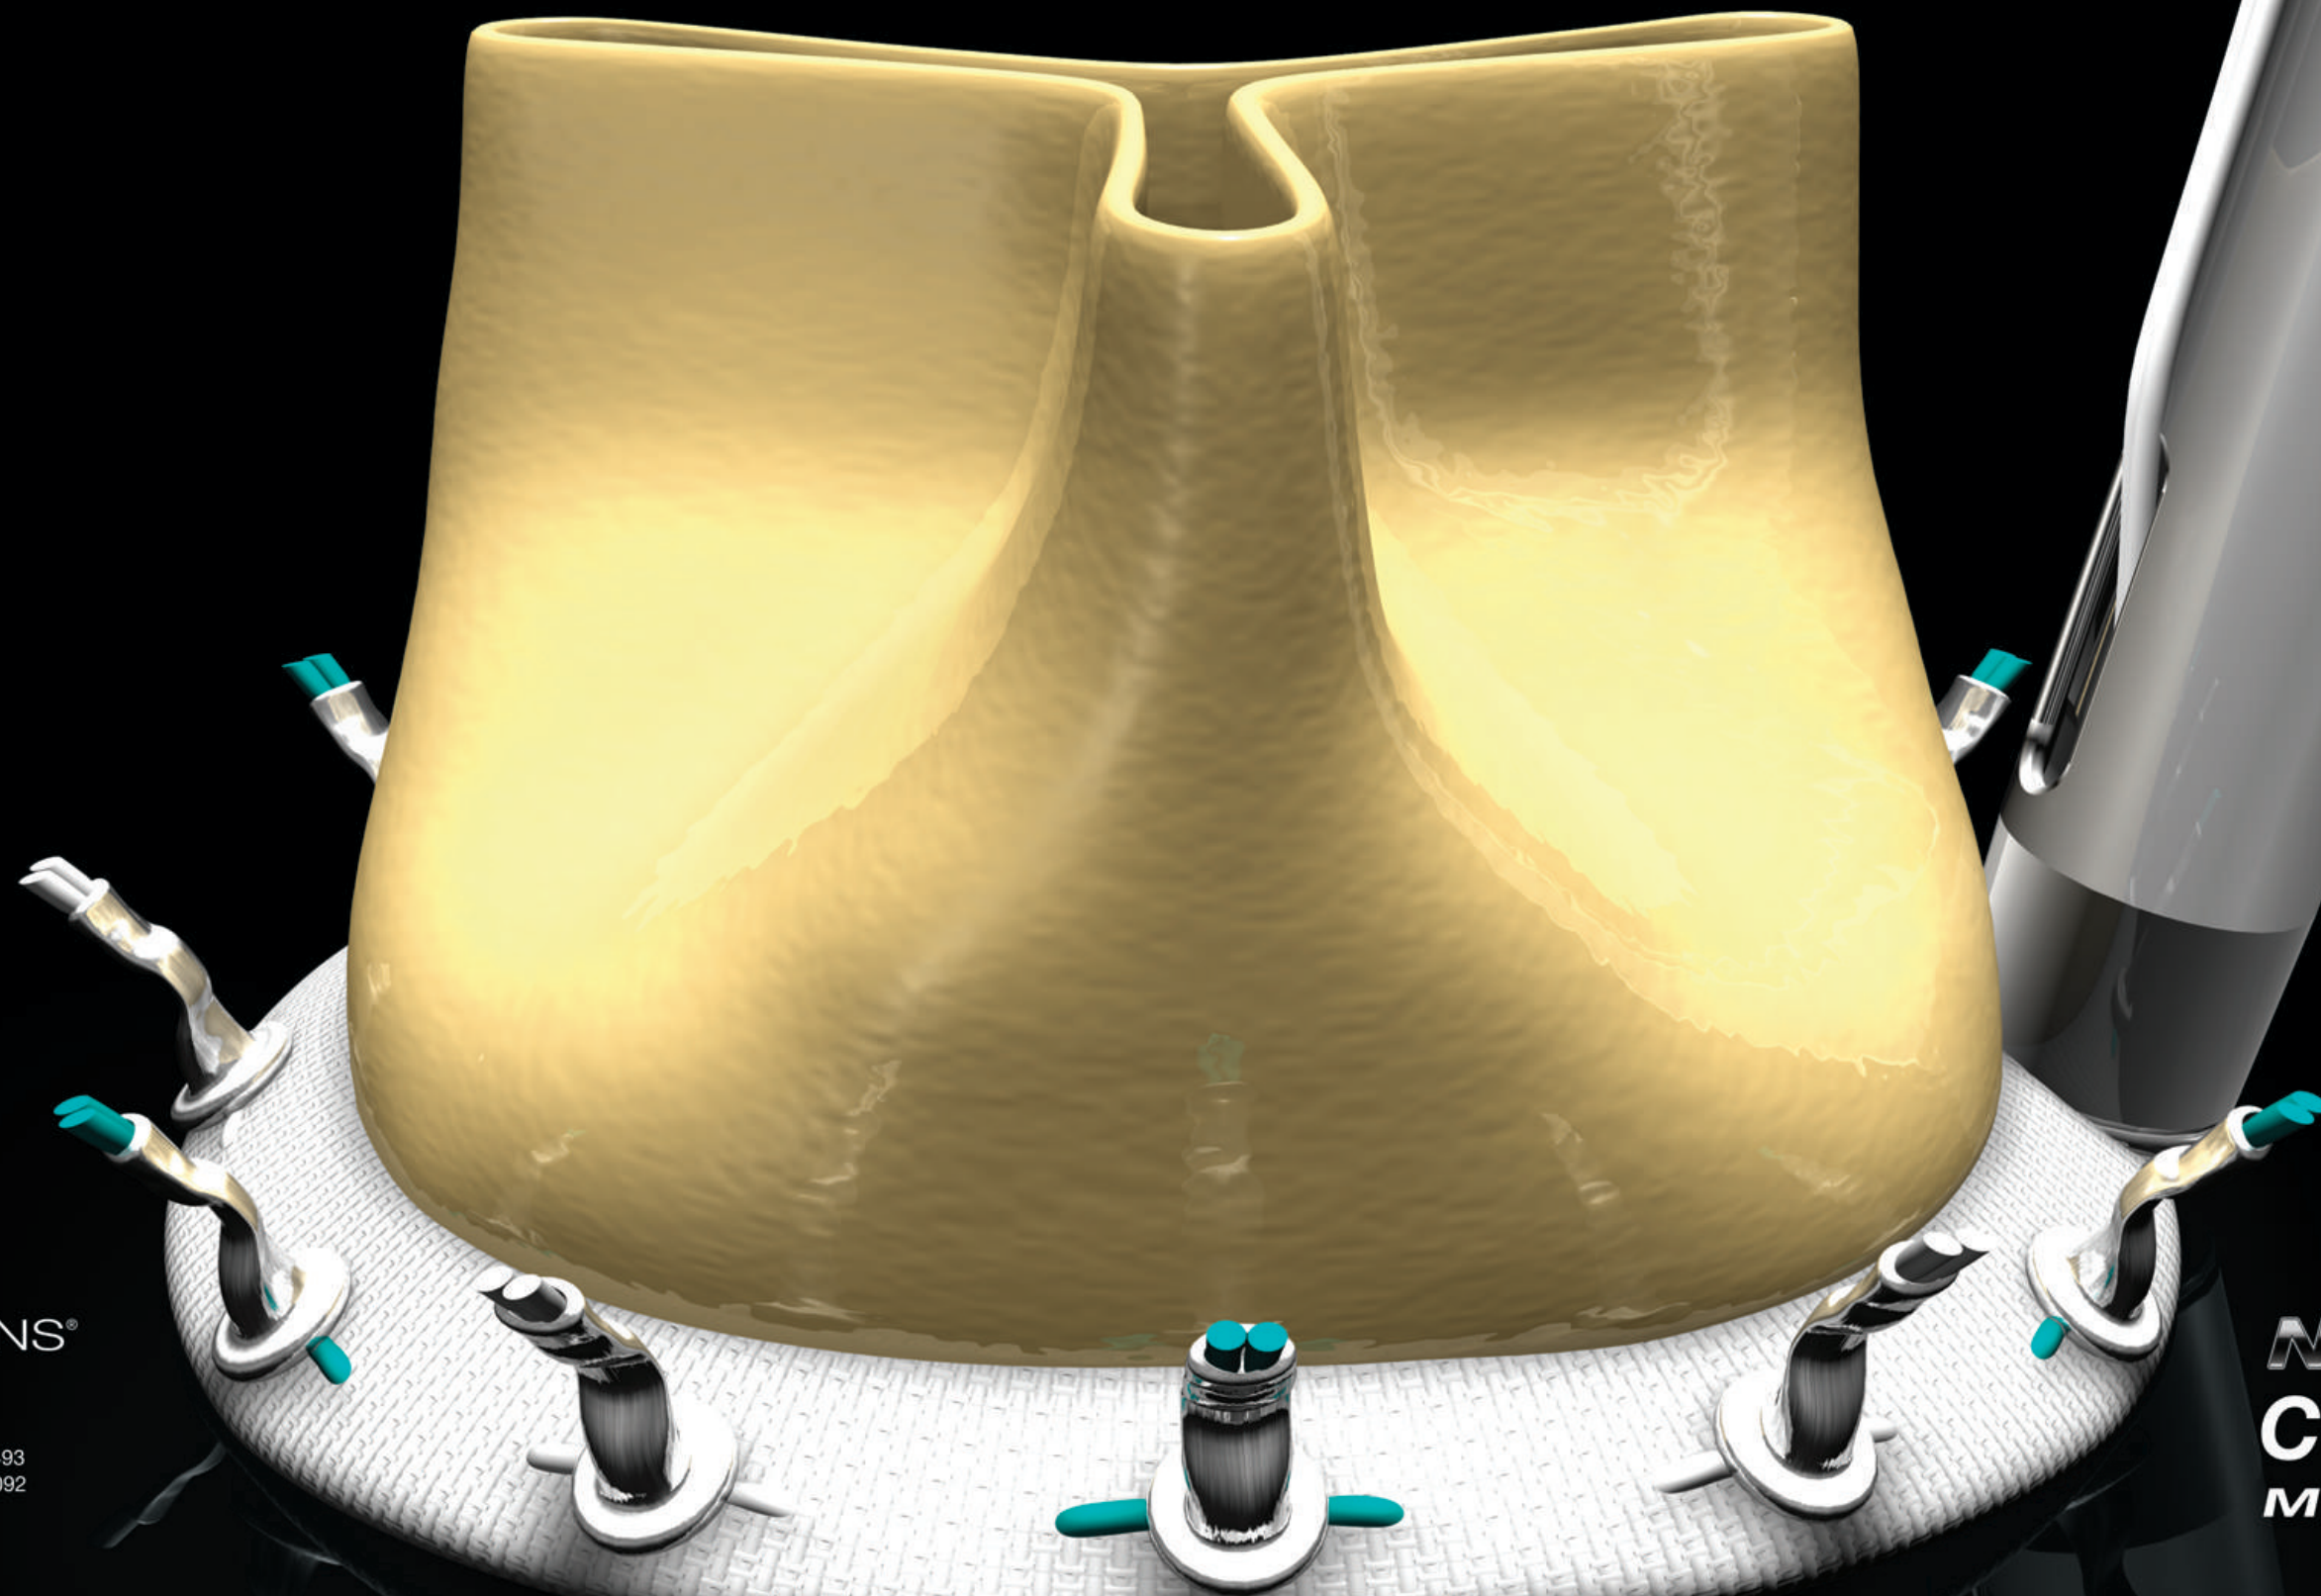

LONGER
ROTATING SHAFT

MORE REACH
EASIER CONTROL

LSOLUTIONS®

7796 Victor-Mendon Road
Victor, New York 14564 U.S.A.
Customer Service: +1.866.575.3493
Technical Support: +1.866.428.9092
Fax: +1.585.742.8086
www.lsisolutions.com

NEW
COR-KNOT
MINI® DEVICE