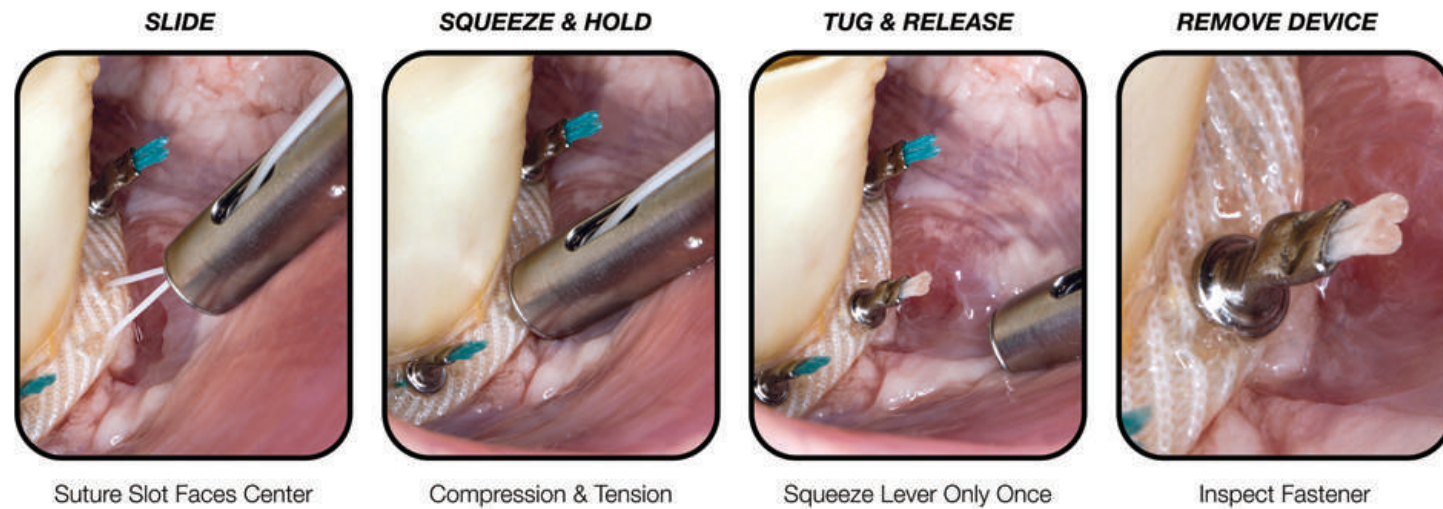

NEW
COR-KNOT
MINI® DEVICE

COR-KNOT MINI® DEVICE

SPINI MINI SHAFT | 17cm Long, Rotating Shaft

LS SOLUTIONS COR-KNOT MINI

COR-KNOT MINI® PRODUCT ORDERING

SUPPLIED: STERILE

	REORDER	PRODUCT	DESCRIPTION
 x 6	REF 031400	COR-KNOT MINI® DEVICE KIT	Box of 6 Kits (2 Devices per Kit)
 x 12	REF 030950	COR-KNOT® QUICK LOAD® SINGLES	Box of 12 Singles (1 Fastener per Pouch)
 x 12	REF 030902	COR-KNOT® QUICK LOAD® 6-POUCH	Box of 12 Pouches (6 Fasteners per Pouch)
 x 6  x 6	REF 031450	COR-KNOT MINI® COMBO KIT	Box of 6 Kits (2 Devices & 12 Fasteners per Kit)