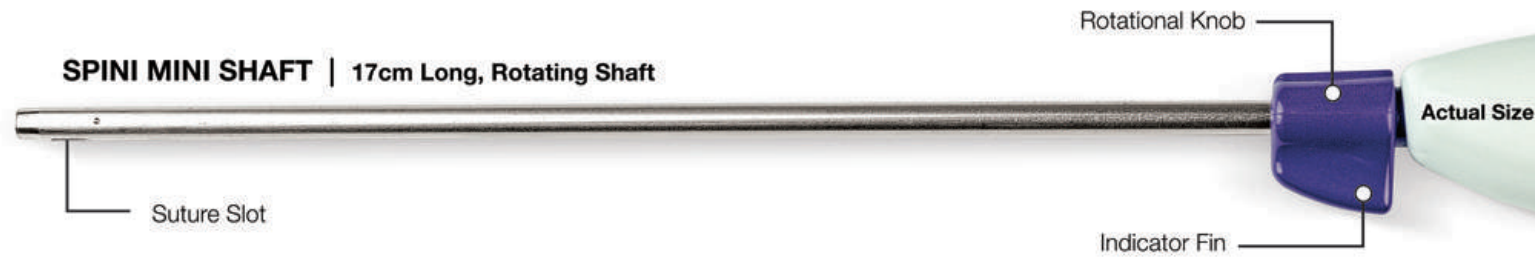

NEW
COR-KNOT
MINI® DEVICE

COR-KNOT MINI® DEVICE

SPINI MINI SHAFT | 17cm Long, Rotating Shaft

LS SOLUTIONS COR-KNOT MINI

COR-KNOT MINI® PRODUCT ORDERING

SUPPLIED: STERILE

	REORDER	PRODUCT	DESCRIPTION
 x 6	REF 031400	COR-KNOT MINI® DEVICE KIT	Box of 6 Kits (2 Devices per Kit)
 x 12	REF 030950	COR-KNOT® QUICK LOAD® SINGLES	Box of 12 Singles (1 Fastener per Pouch)
 x 12	REF 030902	COR-KNOT® QUICK LOAD® 6-POUCH	Box of 12 Pouches (6 Fasteners per Pouch)
 x 6  x 6	REF 031450	COR-KNOT MINI® COMBO KIT	Box of 6 Kits (2 Devices & 12 Fasteners per Kit)